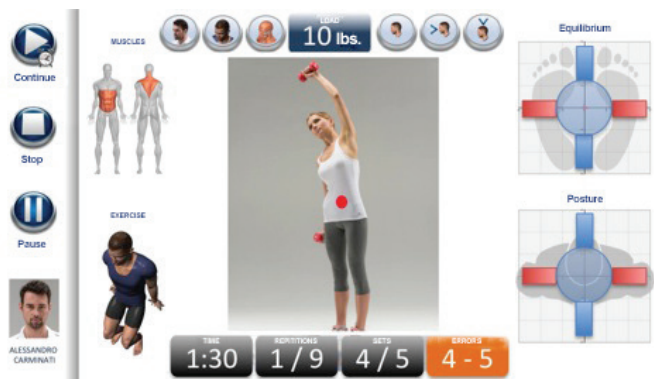

## THE FUNCTIONAL LINE

ISO-FREE is the world's first functional training system for free exercises incorporating the ability to recognize movements and balance for controlled and effective training. Engineered for sports medicine, rehabilitation and occupational therapy the ISO-FREE can accommodate users on a motion analysis and force platform to record, check and/or correct movements, balance and posture.

# ISO-FREE

- Standard Feature
- Optional Feature

USER INTERFACE

SPECIFICATIONS

	ISO-FREE
23" Touchscreen Display	●
27" Touchscreen Display	○
Processor Frequency	2.5 GHz
RAM Memory	8GB
Wireless Keyboard & Mouse	●
Wireless Printer	○
TecnoBody Management System	●
User Weight Capacity	660 lb.
Operative Surface Dimensions	39" x 39" (100 cm x 100 cm)
Access Height	5.9" (15 cm)
Unit Weight	375 lb. (shipping weight 450 lb.)
Width	51" (130 cm)
Length	96" (244 cm)
Height	75" (191 cm)
Precision	7 oz
110 Vac 20 Amp	●
Warranty	1 Year All Components 1 Year Labor Lifetime Software

## SOFTWARE

- Multi-system approach to fitness and rehabilitation
- Capabilities for assessing and managing controlled parameters simultaneously with real-time feedback.
- Multiple of training and assessment modules as well as virtual games for functional training of the upper and lower limbs

## FEATURES

- Test modules with balance and posture control as well as jump analysis, reaction speed and other tests
- Training modules for isotonic workouts
- Create powerful and specific training plans and programs with an automatic and autonomous execution
- Full integration with TecnoBody Management System and patient data files
- 23" PC Control touchscreen for real-time feedback
- 3D camera for motion capture
- Virtual games for functional training for upper and lower limbs