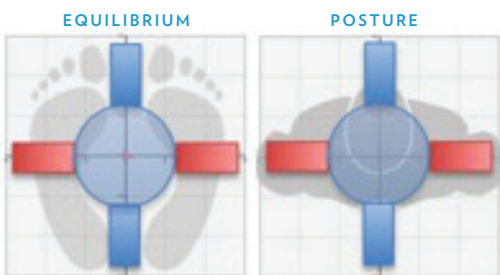

FEATURES

- Test modules with balance and posture control as well as jump analysis, reaction speed and other tests
- Training modules for isotonic workouts
- Create powerful and specific training plans and programs with an automatic and autonomous execution
- Full integration with TecnoBody Management System and patient data files
- 23" PC Control touchscreen for real-time feedback
- 3D camera for motion capture
- Virtual games for functional training for upper and lower limbs

**FOR ADDITIONAL INFORMATION ABOUT THIS PRODUCT
VISIT WWW.WOODWAY.COM OR CALL 800.WOODWAY TO TALK TO A REPRESENTATIVE.**