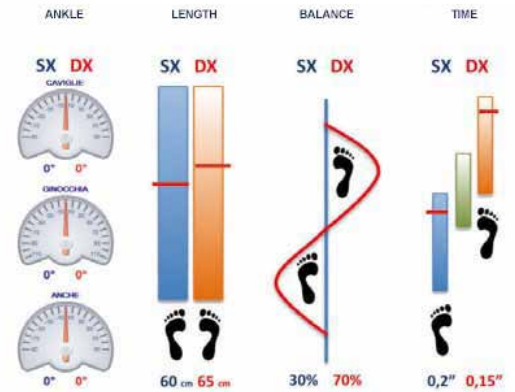

THE POSTURAL LINE

The Walker-View is a fully equipped treadmill with an embedded PC platform capable of simultaneously assessing both gait analysis and the movement of all parts of the body. The 47 inch monitor, positioned at the front of the Walker-View system, is a digital mirror providing the client with powerful feedback on controlling and analyzing their posture when in movement.

WALKER-VIEW

- Standard Feature
- Optional Feature

USER INTERFACE

SPECIFICATIONS

	WALKER-VIEW
47" LCD Feedback Display	●
15" PC Control Touchscreen	●
Processor Frequency	2.5 GHz
RAM Memory	4GB
Wireless Keyboard & Mouse	●
Printable Reports (printer not included)	●
TecnoBody Management System	●
Running Surface Dimensions	20" W x 63" L (51 x 160 cm)
User Weight Capacity	330 lb.
Unit Weight	617 lb.
Width	35.4" (90 cm)
Length	108.3" (275 cm)
Height	80.7" (205 cm)
0-15% Incline	●
0-12.5 MPH	●
Reverse 0-5 MPH	●
3D Camera & Force Platform	●
208/230 Vac 20 Amp	●
Warranty	1 Year All Components 1 Year Labor Lifetime Software

FUNCTIONALITY

- Embedded PC platform monitors and records step length, step speed, step symmetry, and range of motion of the hips, knees, and ankles
- The Walker-View treadmill is equipped with a sensitive load cell belt allowing the assessment of walking/running stance and corrects dynamic parameters in real time
- Ability to connect to TecnoBody Management System by TecnoBody Key