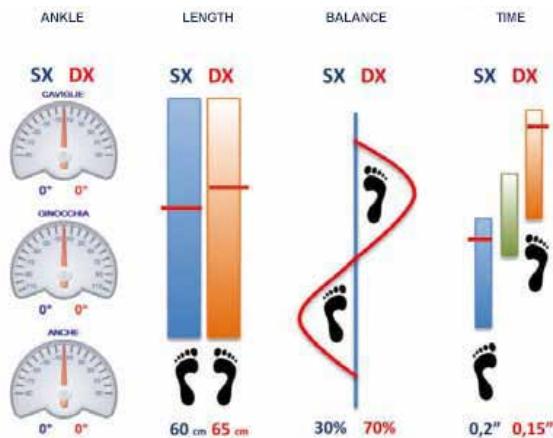

THE POSTURAL LINE

The Walker-View is a fully equipped treadmill with an embedded PC platform capable of simultaneously assessing both gait analysis and the movement of all parts of the body. The 47 inch monitor, positioned at the front of the Walker-View system, is a digital mirror providing the client with powerful feedback on controlling and analyzing their posture when in movement.

WALKER-VIEW

- Standard Feature
- Optional Feature

USER INTERFACE

SPECIFICATIONS

	WALKER-VIEW
47" LCD Feedback Display	●
15" PC Control Touchscreen	●
Processor Frequency	2.5 GHz
RAM Memory	4GB
Wireless Keyboard & Mouse	●
Printable Reports (printer not included)	●
TecnoBody Management System	●
Running Surface Dimensions	20" W x 63" L (51 x 160 cm)
User Weight Capacity	330 lb.
Unit Weight	617 lb.
Width	35.4" (90 cm)
Length	108.3" (275 cm)
Height	80.7" (205 cm)
0-15% Incline	●
0-12.5 MPH	●
Reverse 0-5 MPH	●
3D Camera & Force Platform	●
208/230 Vac 20 Amp	●
Warranty	1 Year All Components 1 Year Labor Lifetime Software

SOFTWARE

- Test modules for Gait Analysis, Posture Control, and Aerobic Endurance
- Integrated 3D camera to analyze movement and posture
- Virtual reality games for functional and interactive walking & running

FUNCTIONALITY

- Embedded PC platform monitors and records step length, step speed, step symmetry, and range of motion of the hips, knees, and ankles
- The Walker-View treadmill is equipped with a sensitive load cell belt allowing the assessment of walking/running stance and corrects dynamic parameters in real time
- Ability to connect to TecnoBody Management System by TecnoBody Key