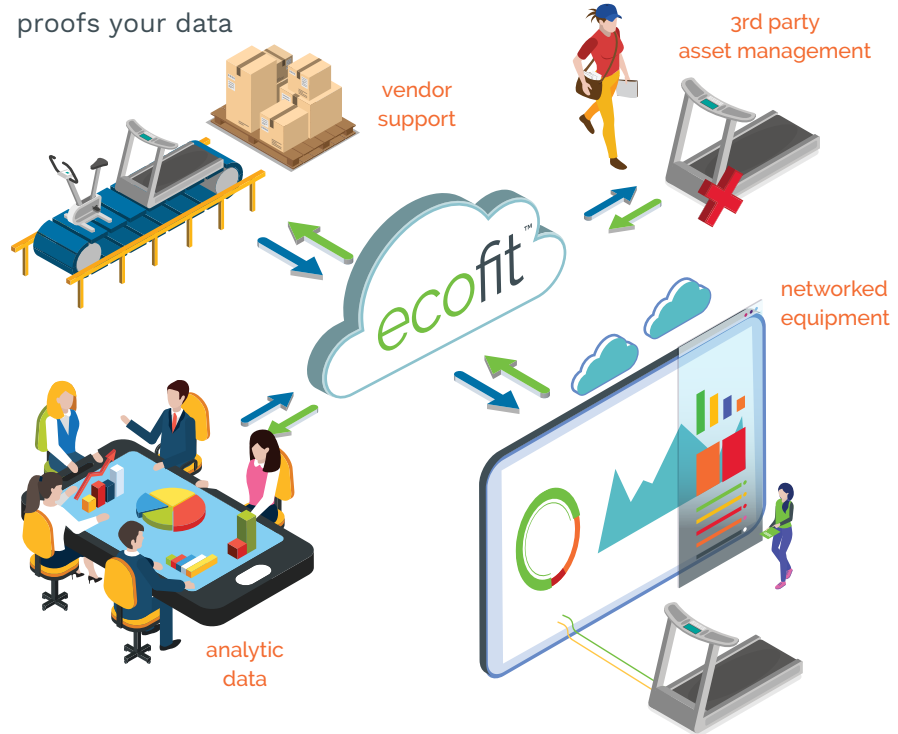

Comprehensive

- network all fitness machines
- selectorized
- plate loaded
- cardio equipment

Enterprise equipment management

Ecofit provides an industry standard networking solution. It is widely adopted by the commercial fitness industry.

- automated data collection
- data driven decision enhancement
- real time notification

How it works

INSTALL sensor technology onto your fitness equipment that tracks equipment usage through a wireless network.

COLLECT and analyze equipment usage data to generate reports for various stakeholders in your organization.

TAKE ACTION to optimizing floor space, targeting service efficiencies, maximizing equipment ROI, and improving customer satisfaction.

Open network architecture

Ecofit's flexible API infrastructure future proofs your data

Analytic reporting

- equipment rotation
- equipment wait times
- maintenance reports
- vendor accountability
- inventory balancing
- floor space optimization